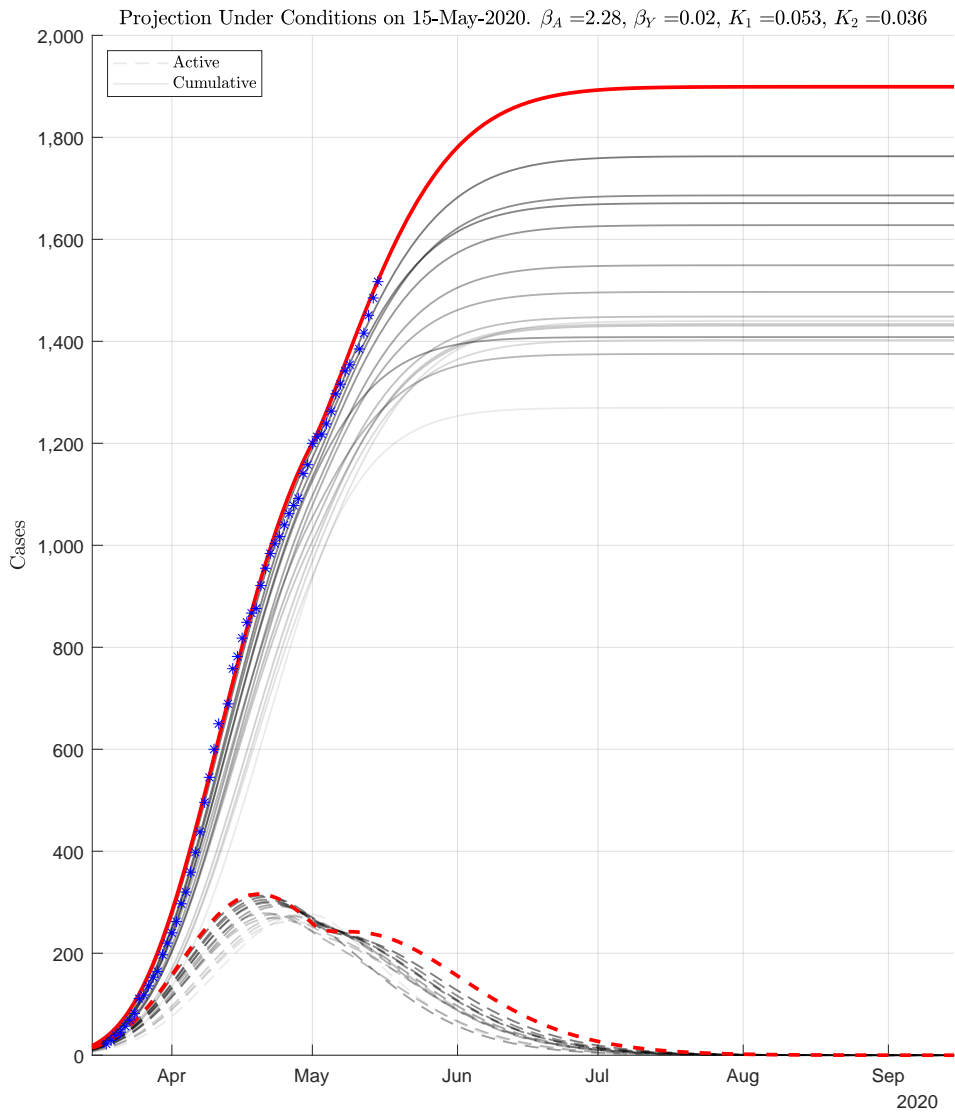

ABRIDGED REPORT

Assumption: Mobility restrictions lifted on May 1st, 2020. **IMPORTANT:** 675 congregated cases were removed from analysis on 15-May-2020. These cases are not included in projections. Gray lines represent past 15 model projections; more recent have darker color, current is in red.

Figure 0.0-1: **IMPORTANT:** 675 congregated cases were removed from analysis on 15-May-2020. These cases are not included in projections. File: SanAntonio15-May-2020-EVOLUTION